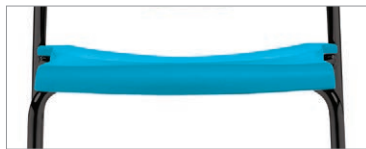

Polypropylene seat and back

Upholstered seat with polypropylene back

Upholstered seat and back

Sonic Beam is an affordable and efficient seating solution to furnish public spaces or reception areas. Available in multiple lengths to accommodate any seating configuration. Seat and table modules can be placed in any order along the beam. Upholstered seat and back inserts are replaceable for easy maintenance.

Standard Chrome

Optional Tungsten

Optional Black

Casters and glides

Available on select models

Optional opaque non marking glides

Tablet

Tablet lifts to 90° for easy access