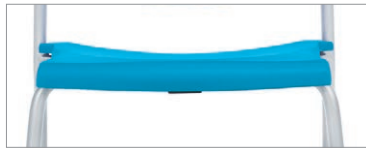

Polypropylene seat and back

Upholstered seat with polypropylene back

Upholstered seat and back

Sonic Beam is an affordable and efficient seating solution to furnish public spaces or reception areas. Available in multiple lengths to accommodate any seating configuration. Seat and table modules can be placed in any order along the beam. Upholstered seat and back inserts are replaceable for easy maintenance.

Top: Seating shown in Shadow. Upholstered seats and backs shown in Momentum Infinity, Gull.
Bottom: Seating shown in Buzz Blue. Upholstered seats and back shown in Allante, White.

Color it your way

Frames

Standard Chrome

Optional Tungsten

Optional Black

Casters and glides

Available on select models

Optional opaque non marking glides

Tablet

Tablet lifts to 90° for easy access