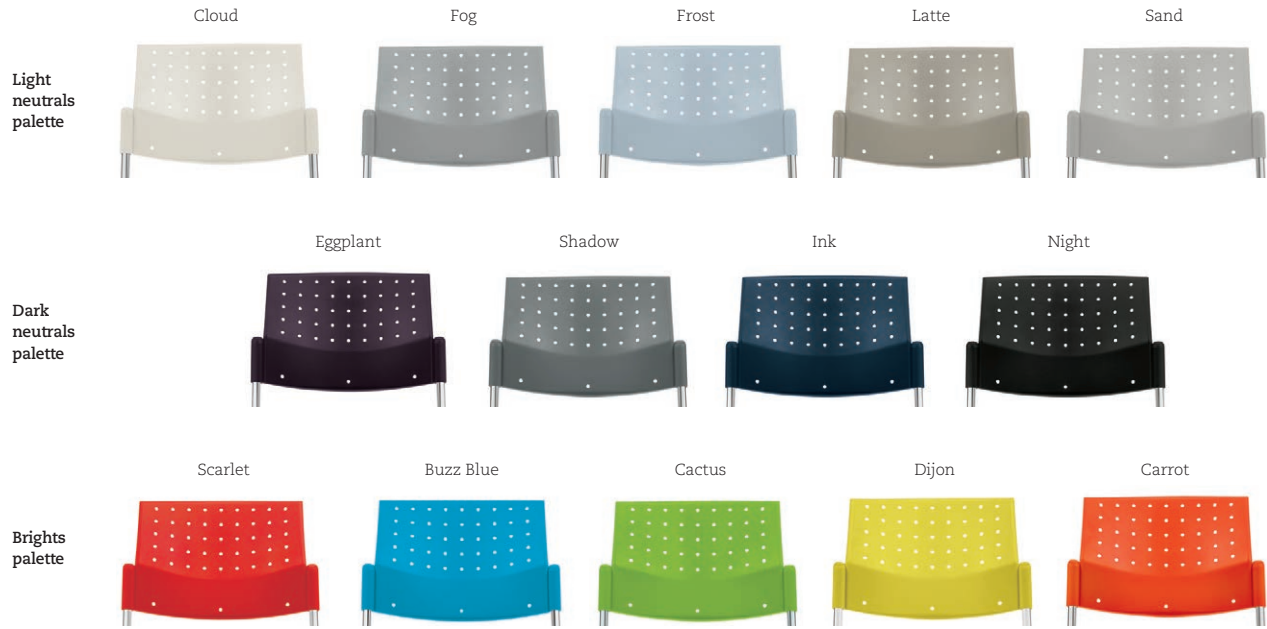

Mesh back and upholstered seat armless chair

Upholstered seat armchair with tablet

Seating shown in Buzz Blue with Chrome frame. Mesh backs shown in Black. Upholstered seats and backs shown in Allante, White.

Sonic models

Upholstered seat task chair

Upholstered seat and back task chair

Upholstered seat bar height armless stool

Sonic chairs can stack 5 high on floor or 10 high on Sonic dolly

Connect with Beam

Sonic Beam - seat and back options

Polypropylene seat and back

Upholstered seat with polypropylene back

Upholstered seat and back

Sonic Beam is an affordable and efficient seating solution to furnish public spaces or reception areas. Available in multiple lengths to accommodate any seating configuration. Seat and table modules can be placed in any order along the beam. Upholstered seat and back inserts are replaceable for easy maintenance.

Top: Seating shown in Shadow. Upholstered seats and backs shown in Momentum Infinity, Gull.
Bottom: Seating shown in Buzz Blue. Upholstered seats and back shown in Allante, White.

Color it your way

Frames