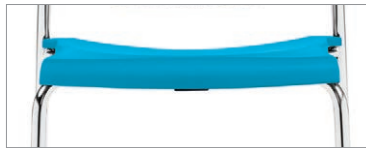

Sonic models

Upholstered seat task chair

Upholstered seat and back task chair

Upholstered seat bar height armless stool

Sonic chairs can stack 5 high on floor or 10 high on Sonic dolly

Connect with Beam

Sonic Beam - seat and back options

Polypropylene seat and back

Upholstered seat with polypropylene back

Upholstered seat and back

Sonic Beam is an affordable and efficient seating solution to furnish public spaces or reception areas. Available in multiple lengths to accommodate any seating configuration. Seat and table modules can be placed in any order along the beam. Upholstered seat and back inserts are replaceable for easy maintenance.

Standard Chrome

Optional Tungsten

Optional Black

Casters and glides

Available on select models

Optional opaque non marking glides

Tablet

Tablet lifts to 90° for easy access