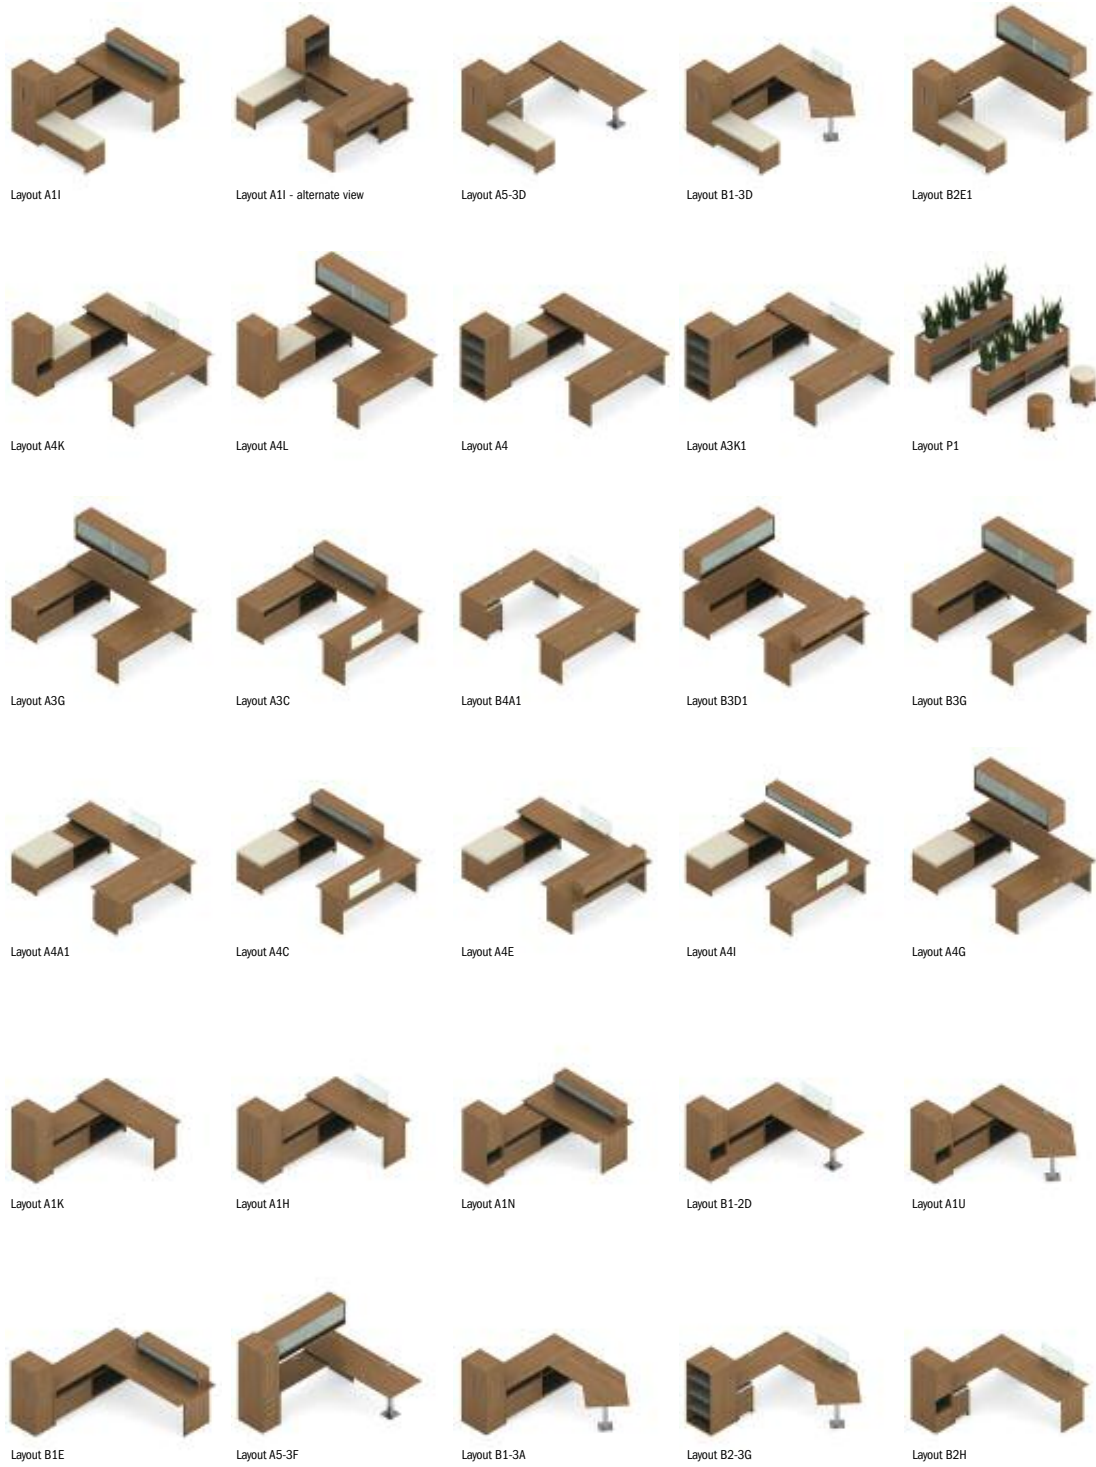

SAMPLE CONFIGURATIONS