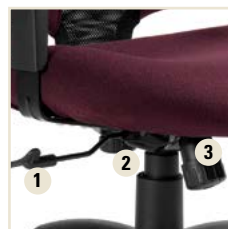

FEATURES

Breathable Mesh back provides excellent comfort and support. The trim is available with vinyl or fabric accents.

Standard Height Adjustable "T" arms.

Task Adjustments
1 - Seat height
2 - Seat depth

Tilter Adjustments
1 - Tilt lock / Seat height
2 - Seat depth
3 - Tilt tension

Multi-Tilter Adjustments
1 - Seat angle
2 - Seat height
3 - Tilt lock
4 - Tilt tension

Cover: 1950-4 and 1951-4 shown in Silhouette, Claret (SL23).

Tye™

DESCRIPTION	DIMENSIONS			SEAT HEIGHT
	W	D	H	
	IN	IN	IN	IN
	mm	mm	mm	mm
 <p>1950-3</p> <p>High Back Multi-Tilter – with height adjustable self-skinned urethane arms, pneumatic seat height adjustment, manual seat depth adjustment and tilt tension control.</p>	25 635	26 660	45 1143	17-21 432-533
 <p>1950-4</p> <p>High Back Tilter – with height adjustable self-skinned urethane arms, pneumatic seat height adjustment, manual seat depth adjustment and tilt tension control.</p>	25 635	26 660	45.5 1156	16.5-20.5 419-521
 <p>1951-3</p> <p>Medium Back Multi-Tilter – with height adjustable self-skinned urethane arms, pneumatic seat height adjustment, manual seat depth adjustment and tilt tension control.</p>	25 635	26 660	40.5 1029	17-21 432-533
 <p>1951-4</p> <p>Medium Back Tilter – with height adjustable self-skinned urethane arms, pneumatic seat height adjustment, manual seat depth adjustment and tilt tension control.</p>	25 635	26 660	41 1041	16.5-20.5 419-521
 <p>1952-6</p> <p>Low Back Task – with height adjustable self-skinned urethane arms, pneumatic seat height adjustment and manual seat depth adjustment.</p>	25 635	26 660	35 900	17-22 432-559
 <p>1953</p> <p>Armchair – with cantilever base, fixed arms.</p>	24.5 622	23 684	36 914	18 457