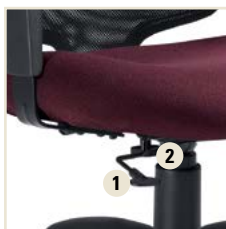

Height adjustable, self-skinned urethane armrests, seat height and seat depth adjustment and an arched molded spider base with carpet casters are all standard on most models. Additional arm and caster options are available.

FEATURES

Breathable Mesh back provides excellent comfort and support. The trim is available with vinyl or fabric accents.

Standard Height Adjustable "T" arms.

Task Adjustments
1 - Seat height
2 - Seat depth

Tilter Adjustments
1 - Tilt lock / Seat height
2 - Seat depth
3 - Tilt tension

Multi-Tilter Adjustments
1 - Seat angle
2 - Seat height
3 - Tilt lock
4 - Tilt tension

Cover: 1950-4 and 1951-4 shown in Silhouette, Claret (SL23).

Tye™

DESCRIPTION	DIMENSIONS			SEAT HEIGHT
	W	D	H	
	IN	IN	IN	IN
	mm	mm	mm	mm
 <p>1950-3</p> <p>High Back Multi-Tilter – with height adjustable self-skinned urethane arms, pneumatic seat height adjustment, manual seat depth adjustment and tilt tension control.</p>	25 635	26 660	45 1143	17-21 432-533
 <p>1950-4</p> <p>High Back Tilter – with height adjustable self-skinned urethane arms, pneumatic seat height adjustment, manual seat depth adjustment and tilt tension control.</p>	25 635	26 660	45.5 1156	16.5-20.5 419-521
 <p>1951-3</p> <p>Medium Back Multi-Tilter – with height adjustable self-skinned urethane arms, pneumatic seat height adjustment, manual seat depth adjustment and tilt tension control.</p>	25 635	26 660	40.5 1029	17-21 432-533
 <p>1951-4</p> <p>Medium Back Tilter – with height adjustable self-skinned urethane arms, pneumatic seat height adjustment, manual seat depth adjustment and tilt tension control.</p>	25 635	26 660	41 1041	16.5-20.5 419-521
 <p>1952-6</p> <p>Low Back Task – with height adjustable self-skinned urethane arms, pneumatic seat height adjustment and manual seat depth adjustment.</p>	25 635	26 660	35 900	17-22 432-559
 <p>1953</p> <p>Armchair – with cantilever base, fixed arms.</p>	24.5 622	23 684	36 914	18 457