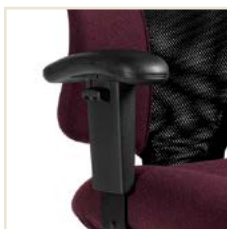

Tye™

Tye™

1953, 1951-4 and 1950-4 shown in Time, Aqua (T605).

The Tye series introduces the latest engineering techniques with air-flow mesh technology. Contemporary in design with rich synthetic, air-flow mesh fabric. Tye provides long lasting ergonomic comfort and support.

Height adjustable, self-skinned urethane armrests, seat height and seat depth adjustment and an arched molded spider base with carpet casters are all standard on most models. Additional arm and caster options are available.

FEATURES

Breathable Mesh back provides excellent comfort and support. The trim is available with vinyl or fabric accents.

Standard Height Adjustable "T" arms.

Task Adjustments
1 - Seat height
2 - Seat depth