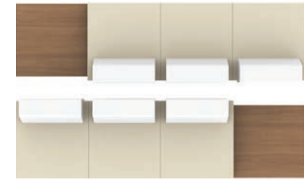

Ballara seating and table frames are available in Black, Chrome, Brushed Chrome and Tungsten finishes. Optional tables and tablets are available in a wide range of laminate finishes. Optional power modules are mounted on the frame and may be moved and positioned under any seat or table.

Layout K

2 [9753NA-OB] 2 [9755]

Layout L

1 [9752NA] 1 [9751L] 1 [9751R] 2 [9755]

Layout M

1 [9753NA-OB] 1 [9752NA] 1 [9752L-OB] 2 [9755]
1 [9754] 1 [9758R]

Layout N

1 [9753NA-OB] 1 [9751L] 1 [9751R] 2 [9755]